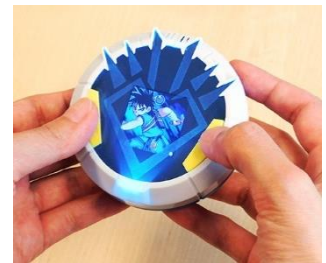

“DAICOLLE First Series” is a collection of palm-sized die-cast metal toys of weapons and items that appear in the animation.

**”DRAGON QUEST The Adventure of Dai
DAICOLLE First Series”**

JPY 450 (tax not included) Now on sale

www.takaratomy.co.jp/products/dqdai

©SANJO RIKU, INADA KOJI/ SHUEISHA, The Adventure of Dai Project, TV TOKYO
©SQUARE ENIX CO., LTD. © TOMY

LCD toy of “DRAGON QUEST The Adventure of Dai”!
Become the protagonist and then set out on an adventure journey!

**”Dragon Quest Dai’s Great Adventure
Portable Adventure (with Limited Edition Card)”**

JPY 7,800 (tax not included) Now on sale

www.takaratomy-arts.co.jp/specials/dqdai-pa

(T-ARTS Company,Ltd.)

©SANJO RIKU, INADA KOJI/ SHUEISHA, The Adventure of Dai Project, TV TOKYO

Catch fish from around the world from your home!

Virtual Master Sprit S (Red/Blue)

JPY 7,800(tax not included) Now on sale

(T-ARTS Company,Ltd.)

www.takaratomy-arts.co.jp/specials/vmss

©T-ARTS

Warmer Pet

Awarded in Variety category

Awarded in Toys for girls category

A surprise pet that comes out of the gift box all by itself !

“PRESENT PETS” (2 types, 1. Fancy Puppy 2. Glitter Puppy)

JPY 6,980(tax not included) Now on sale

www.takaratomy.co.jp/products/presentpets

© TOMY © SML

It falls soundly asleep closing its eyes!

“Dakkosite Nerun fuwafuwakoneko”

JPY 5,980(tax not included) Now on sale

www.takaratomy.co.jp/products/nerun

© TOMY ©2018 Moose. All rights reserved.

For press inquiries, please contact:

Public Relations Division, TOMY Company, Ltd. Tel: 03-5654-1280 / Fax: 03-5654-1380
Public Relations, Business Planning Department,
T-ARTS Company, Ltd. Tel: 03-5680-4837 / Fax: 03-5680-4918
Sales Division, TOMY TEC CO., LTD. Tel: 03-3696-6149 / Fax: 03-3696-6193