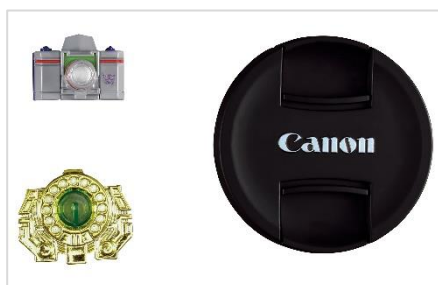

■ "Canon/TRANSFORMERS DECEPTICON REFRAKTOR R5"

Photo on left) Includes lens shield, quantum dial, and Refraktor original camera

Photo on right) Camera split into three that recreates the TV animation

Product Features