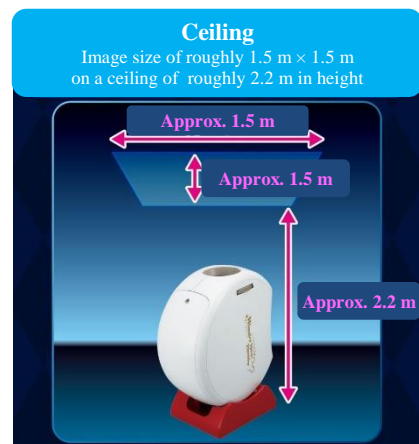

☆ How to project ☆ <When projecting on the ceiling>

Project by pointing the projector main unit at the ceiling.

If the height from floor to ceiling is roughly 2.2 m, the size of the projected image will be roughly 1.5 m × 1.5 m.