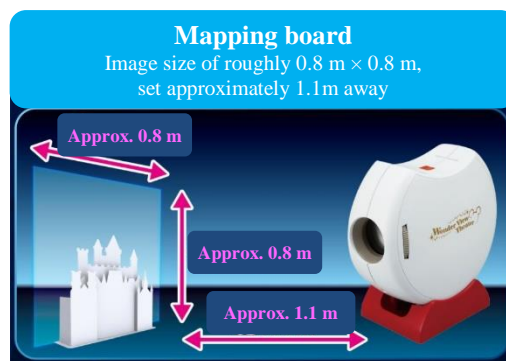

With the four main functionalities of projection mapping, games and intellectual training, bedtime movies and projection of photos and videos, families can enjoy it for a long time as kids grow up. They can also enjoy spending time together at home in “new normal” with a keyword “quality time at home.”

Features of the product - four main functionalities

1. Projection mapping (13 selections)

Have an exciting experience with projection mapping! You can enjoy Disney’s projection mapping videos using a special castle-shaped mapping board. The 13 video selections for “Wonder View Theater” are produced by NAKED, INC., a leading producer of projection mapping in Japan. You can experience authentic projection mapping on “Wonder View Theater”. In addition to viewing your favorite work repeatedly, you can see the 13 works consecutively as one work of roughly 20 minutes.

☆ How to project ☆ <Projecting on the mapping board>

- (1) Assemble the included mapping board and make a castle.
- (2) Set the projector main unit approximately 1.1 m away from the mapping board, and project images toward the mapping board. Image size of roughly 80cm × 80cm will be projected.

*The mapping board is roughly 50 cm in height.

[Works available in Wonder View Theater]