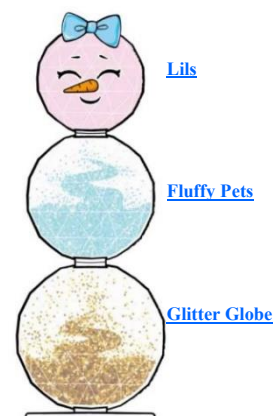

Stack three capsules on top of each other to build a cute snowman, a “Glitter Snow B.B.”