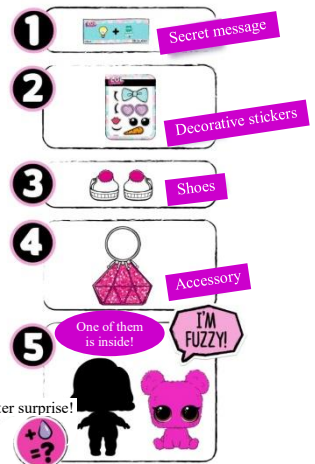

Product Outline

Launch date in Japan: Thursday, December 26, 2019

Recommended Age: 6 years and up

Sales Channels: Across Japan at toy stores, toy sections of department stores/mass retailers, variety stores, some accessory shops and convenience stores, online stores, TOMY Company’s official online store “Takara Tomy Mall” (takaratomy.jp), etc.

Sales: Series total of 4 million units (cumulative from July 2018)

Copyright: © TOMY ©MGA

Official website: www.takaratomy.co.jp/products/lol/