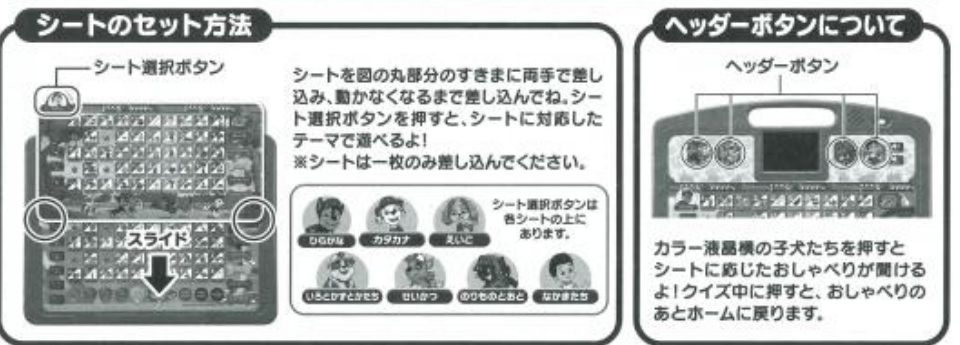

いろ

いろ (Color) section. Includes buttons for 'あか' (red) and 'えいご' (English). Shows how to use the buttons to learn colors and numbers. Includes a 'かたし かす' (How to use) section.

おと

おと (Sound) section. Includes buttons for 'もっくん' and 'Xylophone'. Shows how to use the buttons to learn sounds and play music. Includes a '曲にあわせて演奏しよう' (Play along with the song) section.